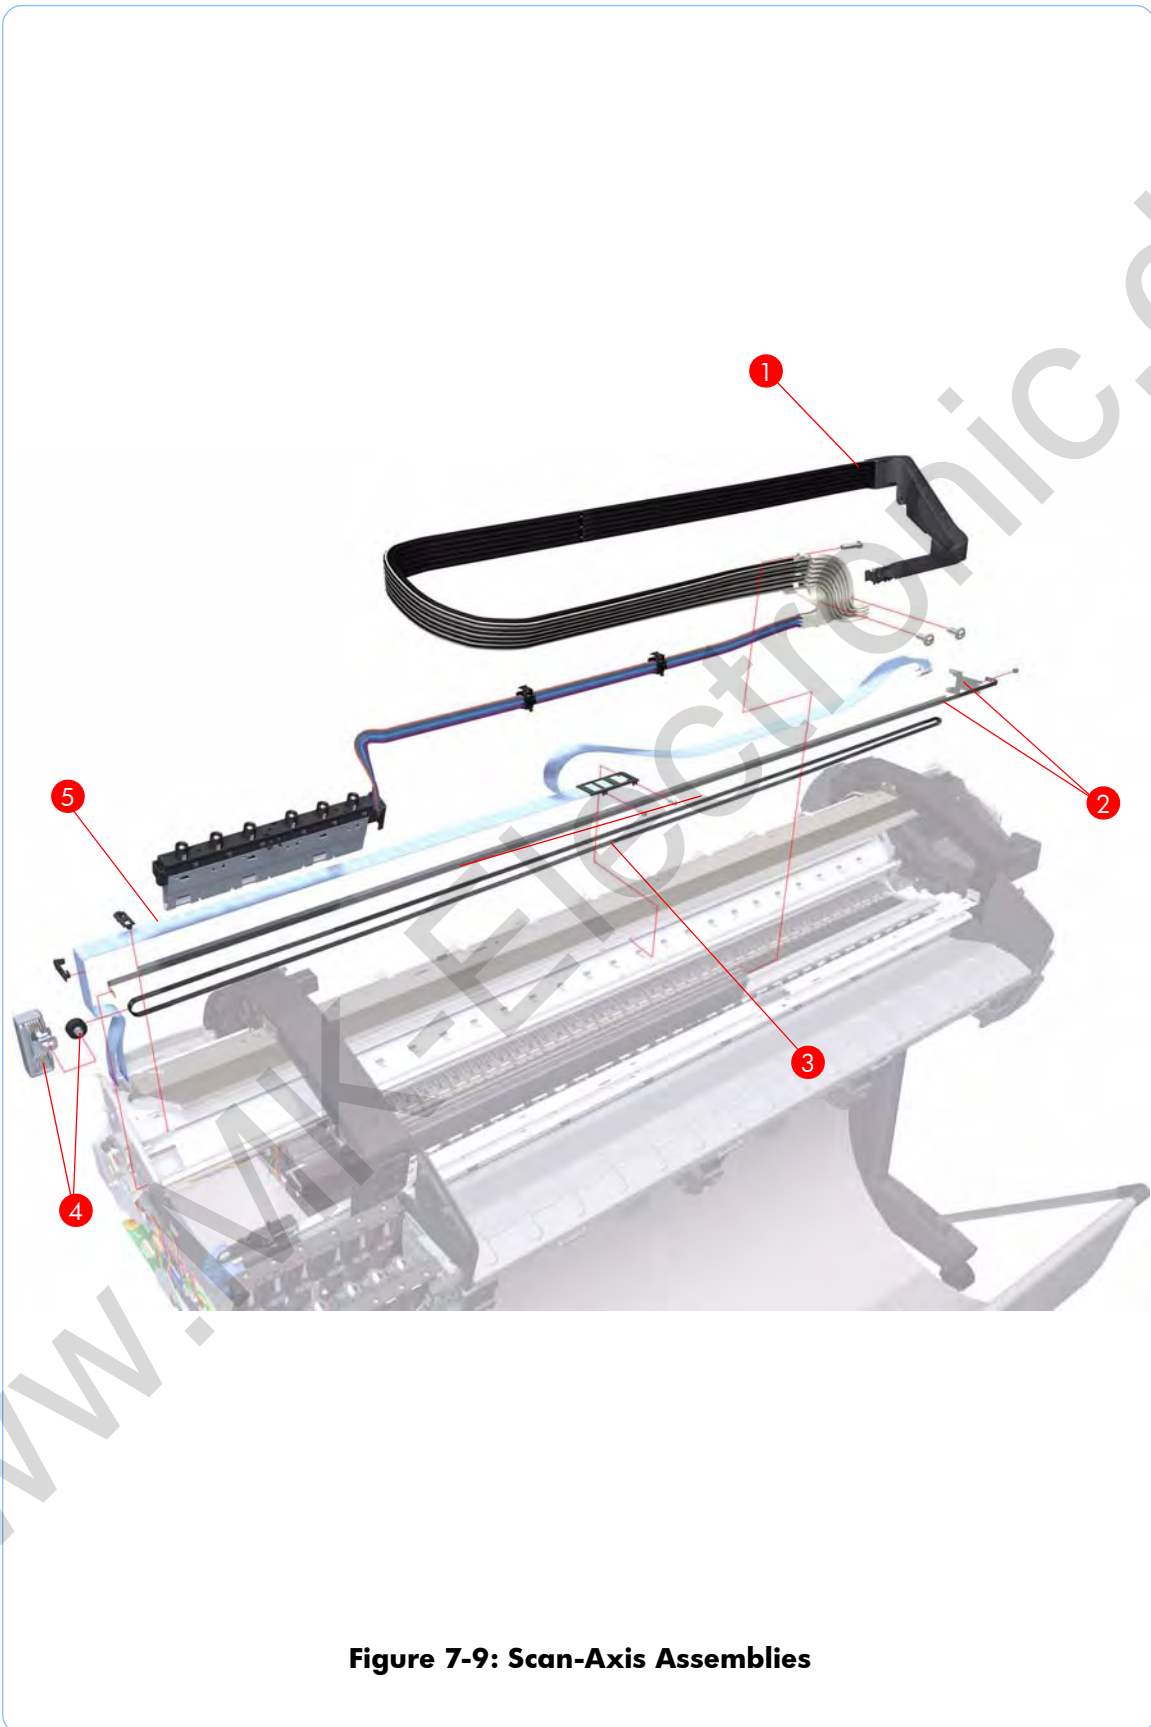

Figure 7-9: Scan-Axis Assemblies

Paper Path Assemblies (Front)

Reference on Figure	HP Part Number	Part Description	Printer Model	Size	Page^a
1	Q6683-60196	Starwheel Assembly	All	24 inch	8-144
	Q6687-60060			44 inch	
2	Q6675-60042	Print Zone Overdrive	All	24 inch	8-146
	Q6677-60018			44 inch	
3	Q5669-60698	Starwheel Lifter	All	All	8-172
4	Q5669-60713	Cutter Assembly	All	All	8-38
5	Q5669-60701	Full Bleed Foam Kit	All	24 inch	8-179
	Q6659-60182			44 inch	

^a Refers to the page in the Removal and Installation Chapter