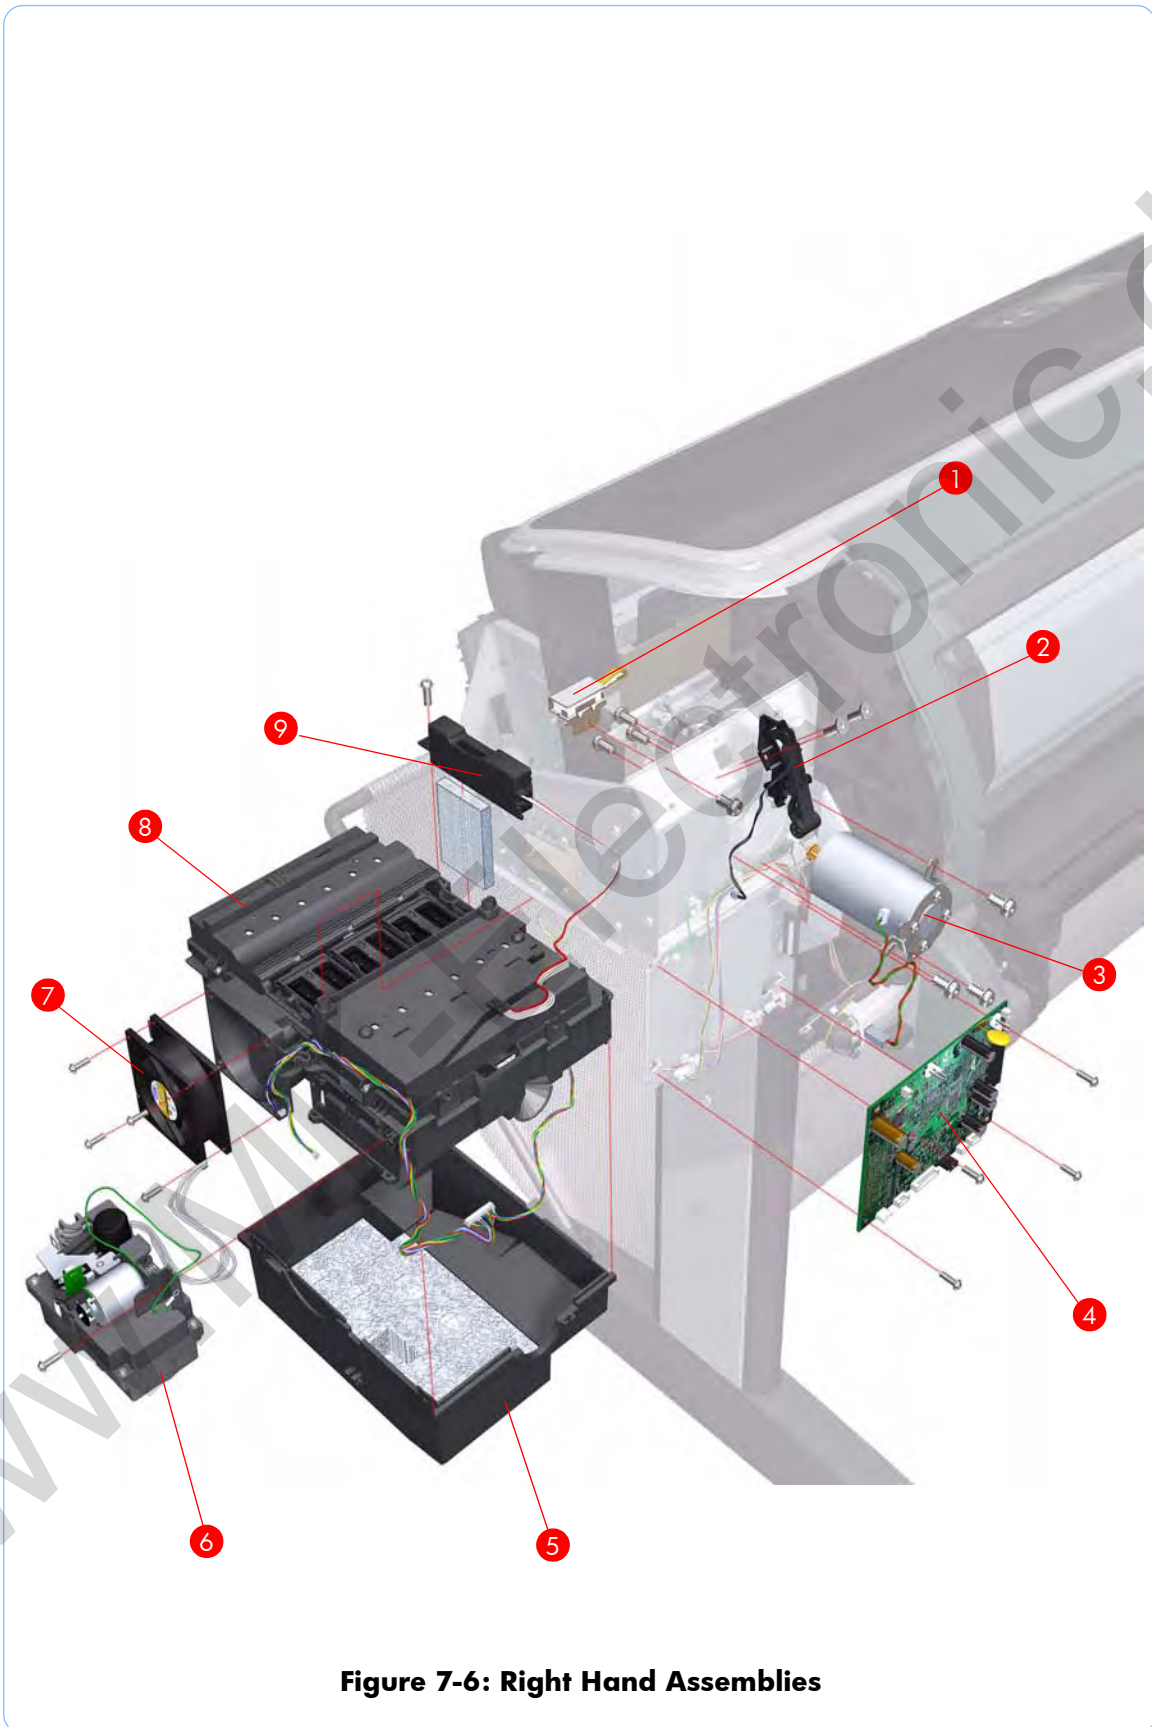

Figure 7-6: Right Hand Assemblies

Left Hand Assemblies

Reference on Figure	HP Part Number	Part Description	Printer Model	Size	Page^a
1	Q6683-60188	Left Ink Supply Station	All	All	8-130
2	Q5669-60697	Starwheel Motor	All	All	8-177
3	Q5669-60703	Encoder Sensor	All	All	8-152
4	Q5669-60702	Encoder Disk	All	All	8-152
5	Q5669-60700	Media Advance Transmission	All	All	8-155
6	Q6683-60230	Left Spittoon	All	All	8-159
7	Q5669-60693	Power Supply Unit (PSU) Assembly	All	All	8-144
8	Q6683-60192	Main PCA with Power Supply Unit (PSU) Assembly	All	24 inch	8-144
	Q6687-60057			44 inch	
9	Q6683-60193	Formatter	T1100	All	8-55
	Q6711-60006		T610		
	Q6684-60008		T1100ps		
10	Q6687-60086	Media Lever	All	All	8-33
11	Q5669-60706	Media Lever Position Sensor	All	All	8-36
12	Q5669-60704	Media Advance Drive	All	All	8-155

^a Refers to the page in the Removal and Installation Chapter