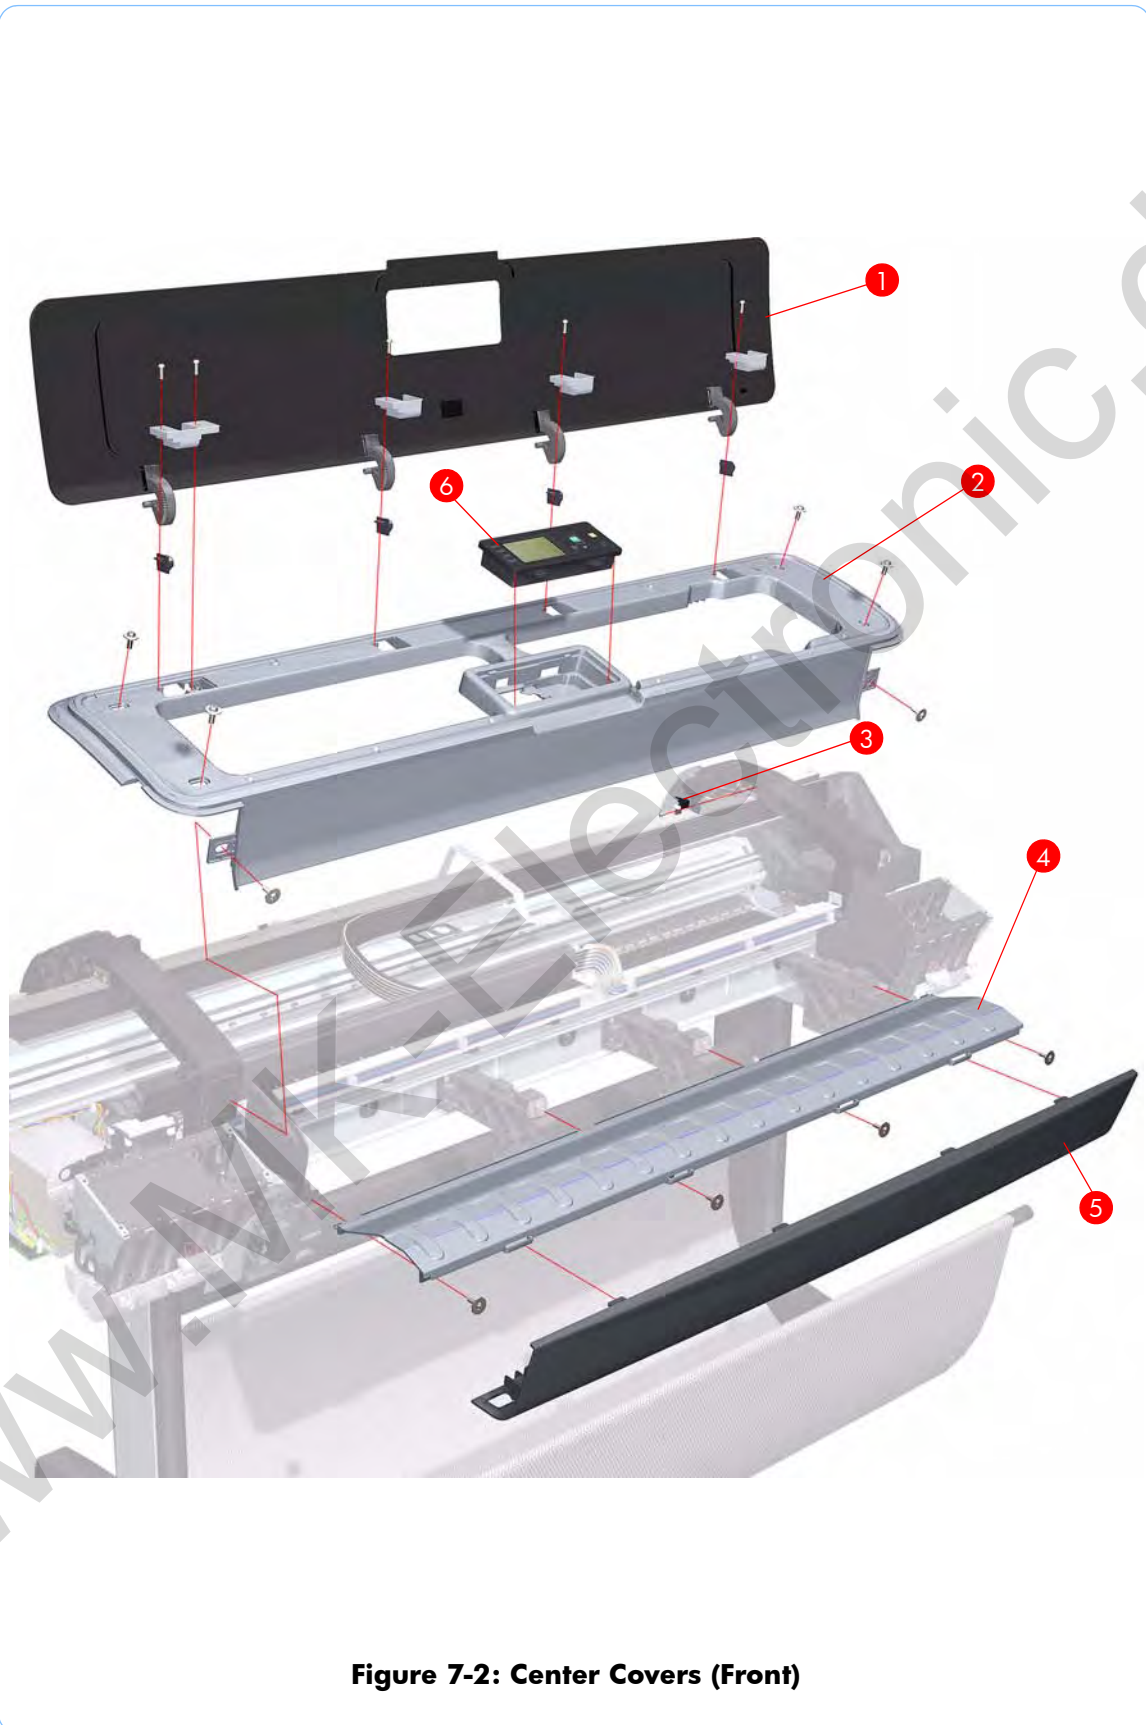

Figure 7-2: Center Covers (Front)

Center Covers (Rear)

Reference on Figure	HP Part Number	Part Description	Printer Model	Size	Page^a
1	Q6683-60207	Rear Tray Supports	All	All	8-39
2	Q6683-60197	Clean Out Assembly	All	24 inch	8-78
	Q6687-60081			44 inch	
3	Q5669-60676	Out Of Paper Sensor	All	All	8-79
4	Q6683-60194	Rear Tray	All	24 inch	8-31
	Q6687-60058			44 inch	
5	Q6683-60200	Rear Cover	All	24 inch	8-32
	Q6687-60063			44 inch	

^a Refers to the page in the Removal and Installation Chapter