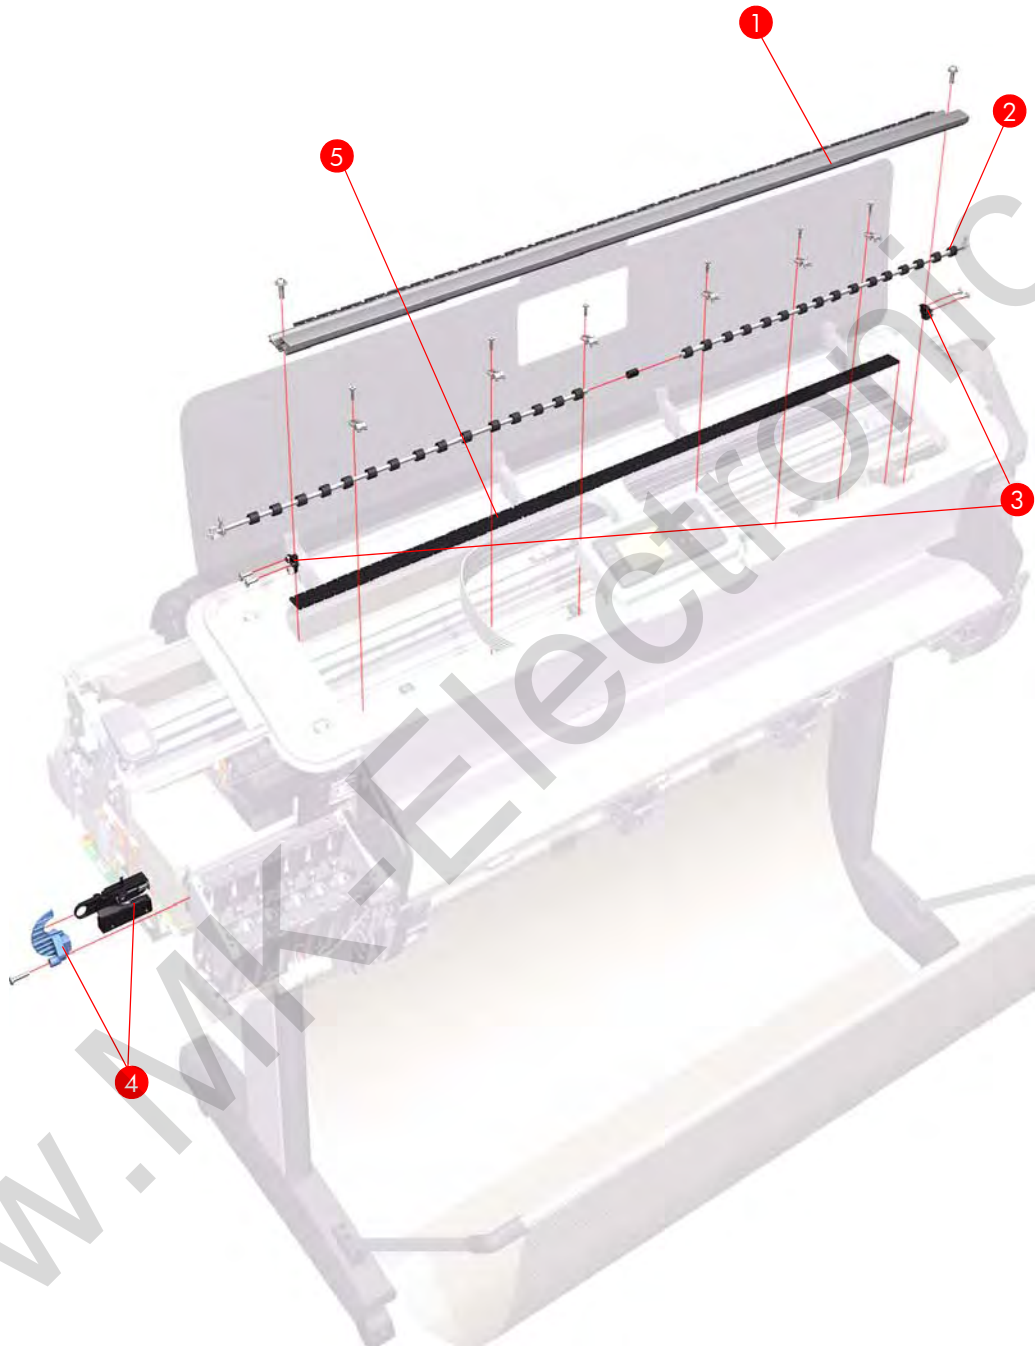

Figure 7-10: Paper Path Assemblies (Front)

Paper Path Assemblies (Rear)

Reference on Figure	HP Part Number	Part Description	Printer Model	Size	Page^a
1	Q5669-60708	Pinch Roller	All	All	8-171
2	Q6687-60085	Pinchwheel Assembly	All	All	8-166
3	Q6677-60019	Left Roll Guide	All	44 inch	8-82
4	Q6687-60082	Left Spindle Holder	All	All	8-71
5	Q5669-60710	Spindle	All	24 inch	8-70
	Q6687-67001			44 inch	
6	Q6683-67009	Right Spindle Holder	All	24 inch	8-72
	Q6687-67004	Right Spindle Holder (rewinder included)		44 inch	8-74
7	Q6675-60044	Right Roll Guide	All	All	8-83
8	Q6683-67005	Media Advance Roller	All	24 inch	8-160
	Q6687-67002			44 inch	

^a Refers to the page in the Removal and Installation Chapter